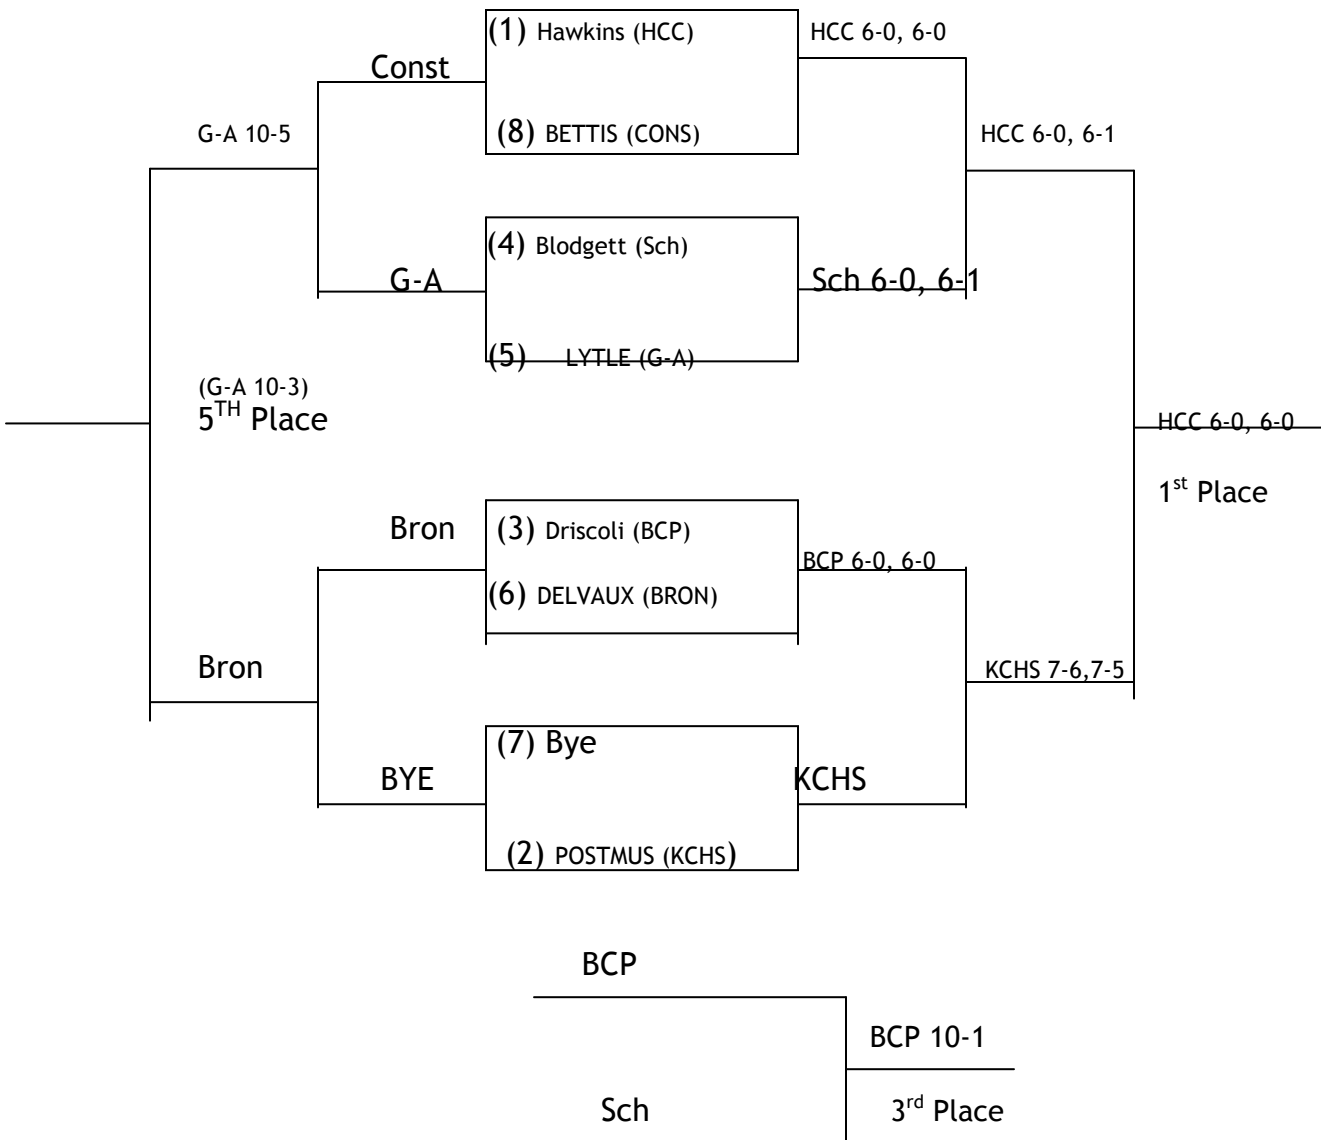

2010 K.V.A. Conference Women's Tennis Tournament

Flight: 1 Singles