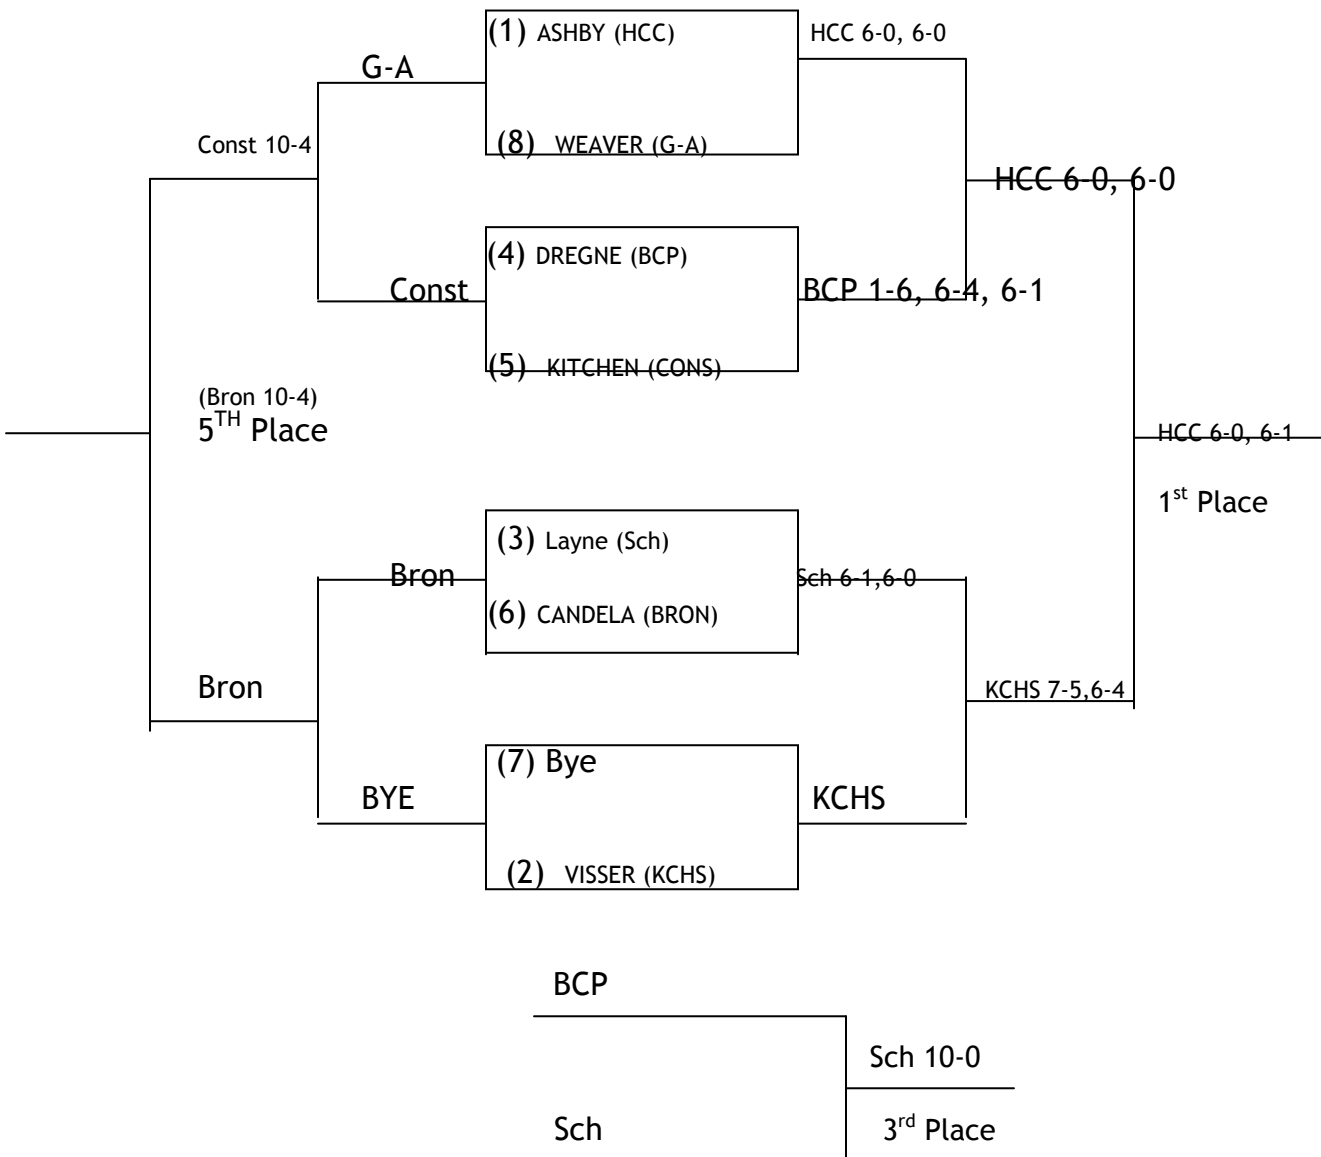

2010 K.V.A. Conference Women's Tennis Tournament

Flight: 2 Singles