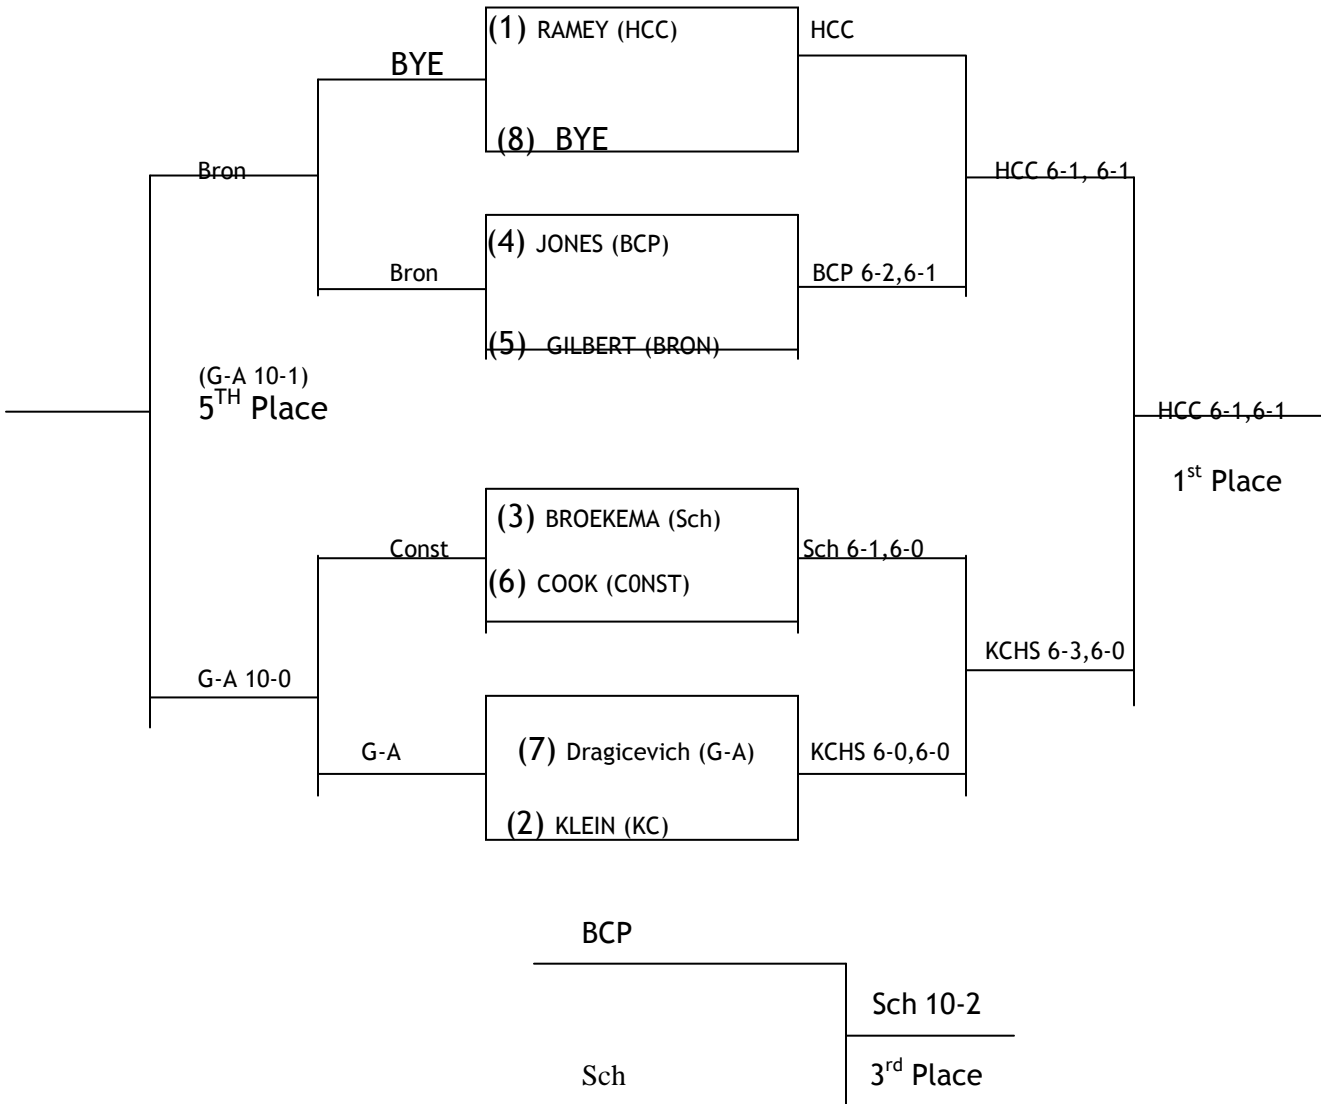

2010 K.V.A. Conference Women's Tennis Tournament

Flight: 3 Singles