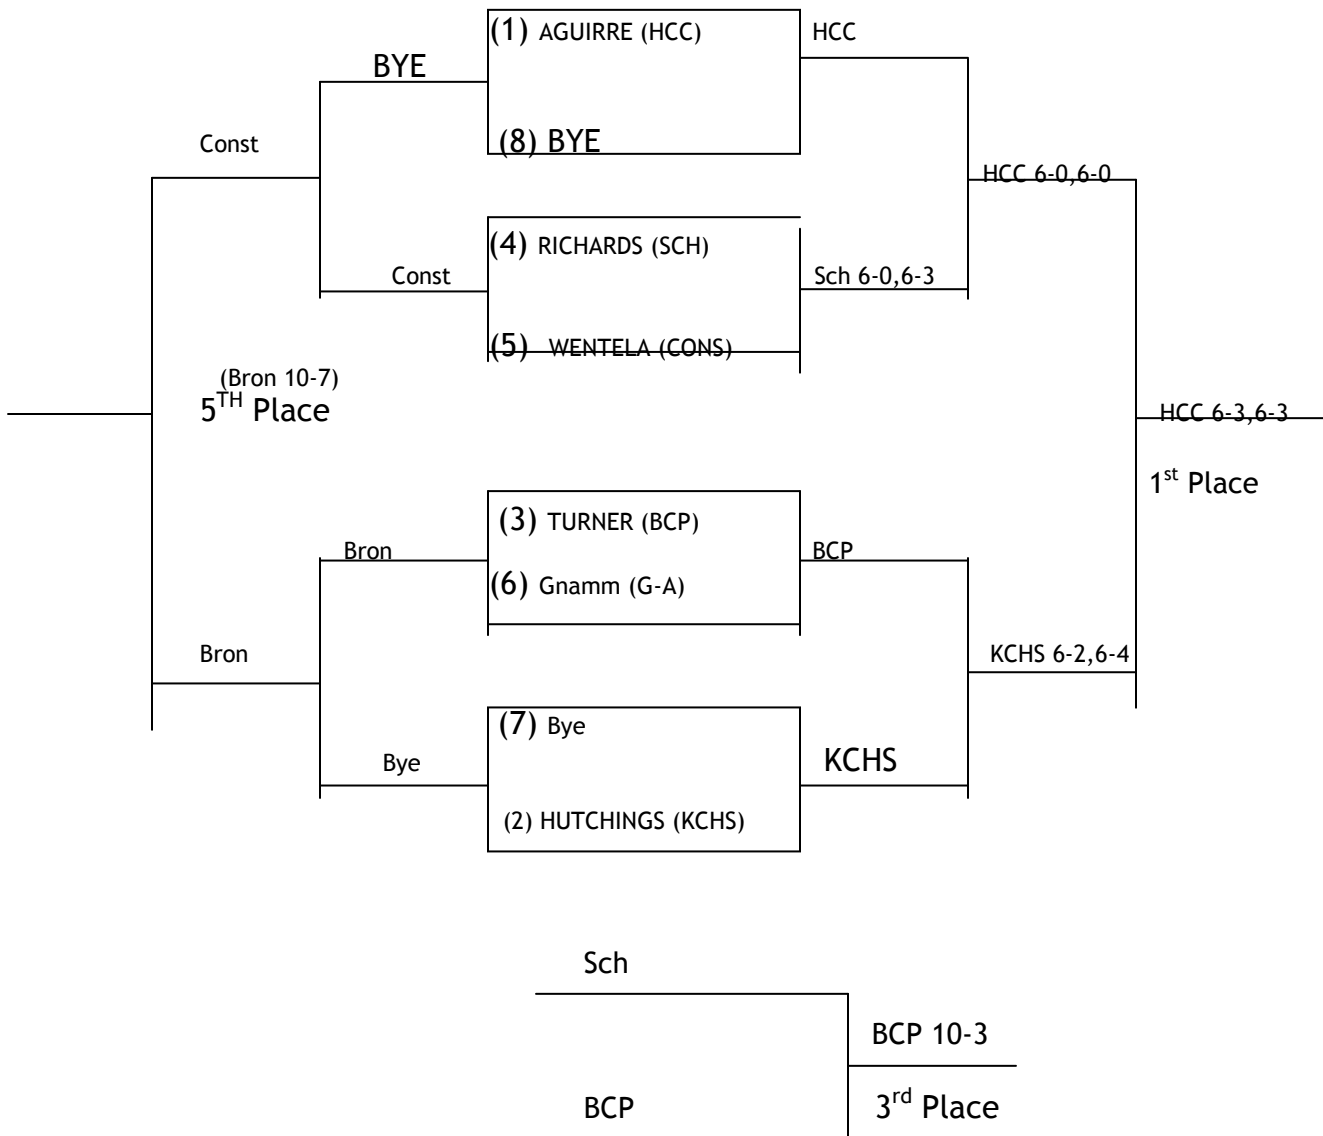

2010 K.V.A. Conference Women's Tennis Tournament

Flight: 4 Singles